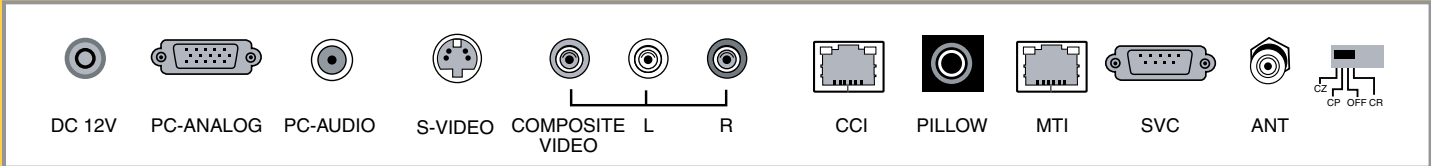

Inova 15

P15LCDC 15" LCD Television

Screen Size	15"
Aspect Ratio	4:3
Native Resolution	1024x768
Brightness	400cd/m2
Contrast Ratio	450:1
Viewing Angle	140° x 125°
Color Depth	16.7M
Lamp Life	50K Hours
Response Time	16ms

Video

NTSC Tuner	Air VHF/UHF Cable Std Cable HRC Cable IRC
ATSC Tuner	Air VHF/UHF Cable Std Cable HRC Cable IRC
Video	MPEG-2
Audio	AC-3

QAM in the clear	Cable Std Cable HRC Cable IRC
FM Tuner	88.1-107.9 MHz
Supported Formats	1080i, 720p, 480p, 480i
Comb Filter	Yes, 2D Digital
ARC	4:3

Rear Inputs

DC Power	12VDC
RF	ATSC/NTSC/QAM in the Clear/FM Tuners
Pillow Speaker	3 conductor 1/4" Female
RS-232C	Service Port Only
PC Audio Input	3.5mm Stereo Female
PC RGB	15 pin D-Sub
CCI	8 pin RJ-45 Female
MTI	8 pin RJ-45 Female with Power
S-Video	Din, Female
Composite Video	RCA Female
Composite Audio/ Stereo	RCA Female

Cabinet

Color	Silver
Dimensions (W x H x D)	15.5" x 13.74" x 2.36"
Weight	8.4 lbs
Mounting	100mm x 100mm
Cleaning	Chemical Resistance to Withstand Cleaning with 25% Bleach in Water Solution

Power

Input	100V-240V 50/60HZ Converted to 12VDC input
Consumption	55W Max
Brown Out Protection	Yes
Regulatory	UL/CUL
Healthcare Grade	UL/6500 and UL60065