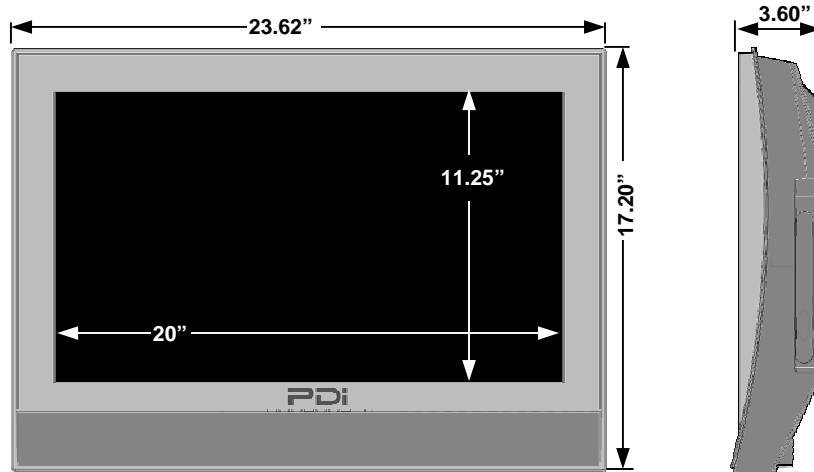

1366 x 768 Resolution

Multiple Interactive System Ready

**PDi**® Better solutions are within reach®

Visit us at [www.pdiarm.com](http://www.pdiarm.com)

P23LCDC Screen & Cabinet Dimensions: (Weight = 18.8 lb without stand)